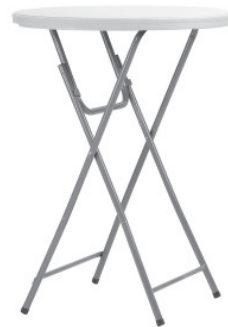

WOODEN PHOENIX
Code: CH-017

CHAMELEON GOLD
Code: CH-011

TOLIX STOOL
Colors: White | Black
Code: CH-008 | CH-007

CHAMELEON STOOL GOLD
Code: CH-018

TABLES & HIGH TABLES

ROUND BQT

Sizes: 180cm | 150cm | 120cm
Code: TA-001 | TA-002 | TA-003

RECTANGLE BQT

Size: 180 x 75cm
Code: TA-004

RECTANGLE WOODEN

Size: 200x75cm
Code: TA-006

RECTANGLE WOODEN

Size: 200x150cm
Code: TA-012

RECTANGLE HIGH TABLE

Size: 110x60cm
Code: TA-010

ROUND COCKTAIL HIGH TABLE

Size: 80cm
Code: TA-009

WOODEN CARVED

Size: 180x90cm
Code: TA-018

OVAL WOODEN WITH CARVED BASE

Size: 240x100cm
Code: TA-023

TABLES & HIGH TABLES

OVAL WOODEN
WITH GOLD BASE
Size: 240x100cm
Code: TA-011